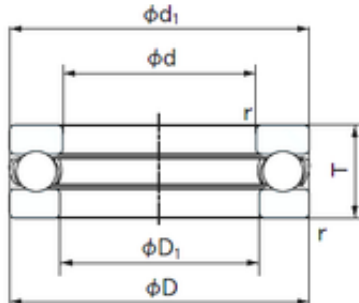

China abec 7 Bearings Supplier

NSK Koyo NACHI SKF Auto Parts of Thrust Ball Bearing 51152 51205 51218 51156 51206 51220 Thrust Bearings Size Chart

Bearing No. 51152

Size	260x320x45 mm
Bore Diameter	260 mm
Outer Diameter	320 mm
Width	45 mm
d	260 mm
D	320 mm
T	45 mm
d1	317 mm
r min.	1.5 mm
D1	263 mm
Weight	7.94 Kg
Basic dynamic load rating (C)	232 kN
Basic static load rating (C0)	990 kN
(Grease) Lubrication Speed	800 r/min

51152 Bearing 2D drawings and 3D CAD models