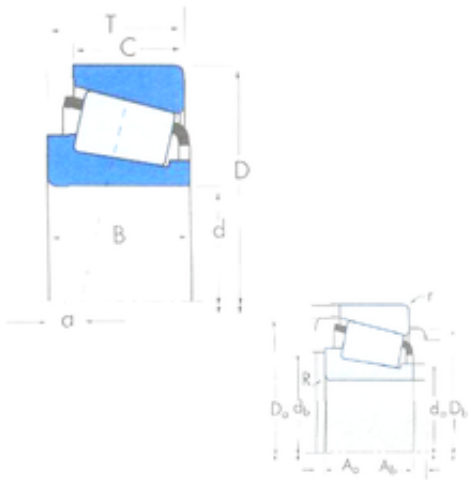

China abec 7 Bearings Supplier

taper roller bearing SET 46790/46720 TIMKEN
IMPERIAL tapered cone bearing

Bearing No. 46790/46720

Size	165.1x225.425x41.275 mm
Bore Diameter	165,1 mm
Outer Diameter	225,425 mm
Width	41,275 mm
d	165,1 mm
D	225,425 mm
T	41,275 mm
B	39,688 mm
C	33,338 mm
R	3,6 mm
r	3,3 mm
a	2,5 mm
Da	218 mm
db	181 mm
da	174 mm
Db	209 mm
Aa	4 mm
Ab	2 mm
Weight	4,64 Kg
Basic static load rating (C0)	635 kN
Factor (G1)	572
Factor (G2)	174,7
Factor (Cg)	0,0417
Factor (K)	1,52
Basic dynamic load rating (C90)	72,8

46790/46720 Bearing 2D drawings and 3D CAD models

China abec 7 Bearings Supplier

Basic dynamic load rating (Ca90)	47,8
Basic dynamic load rating (C1)	281 kN
Calculation factor (e)	0,38