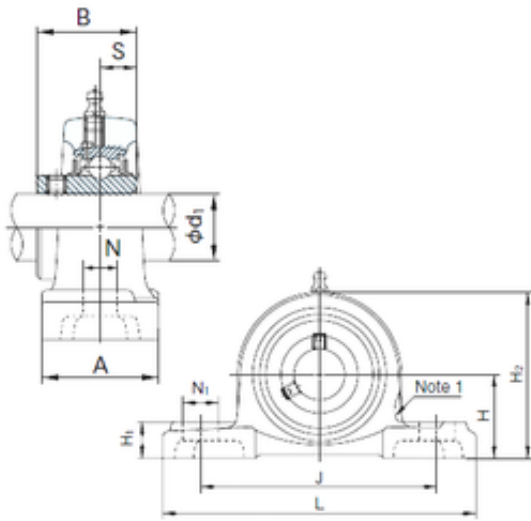

China abec 7 Bearings Supplier

UCP208 Bearing 2D drawings and 3D CAD models

NTN/NSK/SKF/Timken/NACHI Ball
Bearing/Pillow Block Bearing UCP208
UCP209 UCP210 UCP211 UCP212

Bearing No. UCP208

Bore Diameter	40 mm
Width	49.2 mm
d	40 mm
A	54 mm
B	49.2 mm
H	49.2 mm
H1	19 mm
H2	100 mm
J	137 mm
L	184 mm
N	17 mm
N1	25 mm
S	19 mm
Bolt (G)	M14
Category	Bearings
Inventory	0.0
Manufacturer Name	NACHI
Minimum Buy Quantity	N/A
Weight / Kilogram	0
Product Group	M06110