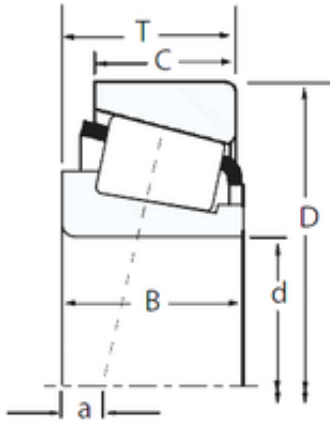

## China abec 7 Bearings Supplier

High quality Taper roller bearing 475/472A  
SET203 570/563 SET204 P6 precision bearing  
timken for Philippines

Bearing No. 475/472A

Size	55x120x29.002 mm
Bore Diameter	55 mm
Outer Diameter	120 mm
Width	29,002 mm
d	55 mm
D	120 mm
T	29,002 mm
B	29,007 mm
C	23,444 mm
R	0,8 mm
r	3,3 mm

475/472A Bearing 2D drawings and 3D CAD models